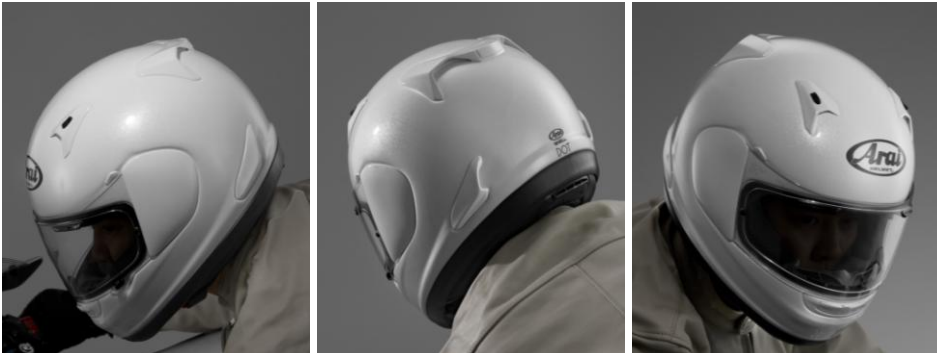

## The cure for the common “Hot-Spot”!

How do you improve on the “Ultimate Street Helmet”, the RX-Q, arguably the most innovative street helmet ever produced? *Simple; you make it fit more people!*

While outwardly nearly identical to the RX-Q, on which it is based, the **Signet-Q** interior is a world apart. In simple terms the Signet-Q is an elongated version of the RX-Q, **adding 5mm front to back**, providing the room necessary for a **truly Long-Oval (L/O)** interior.

New Color: Sapphire Silver

The elongated shell and interior liner, front to back, give the new Signet-Q the ability to **end forehead pressure and hot spots** for riders whose heads are significantly longer front to back and narrower side to side.

For head shapes that are longer, but still have a bit of width, the Signet-Q interior head liner has **5mm peel-away pads** on both sides to allow the rider to micro-fit themselves without the need to change size or purchase optional comfort liners.