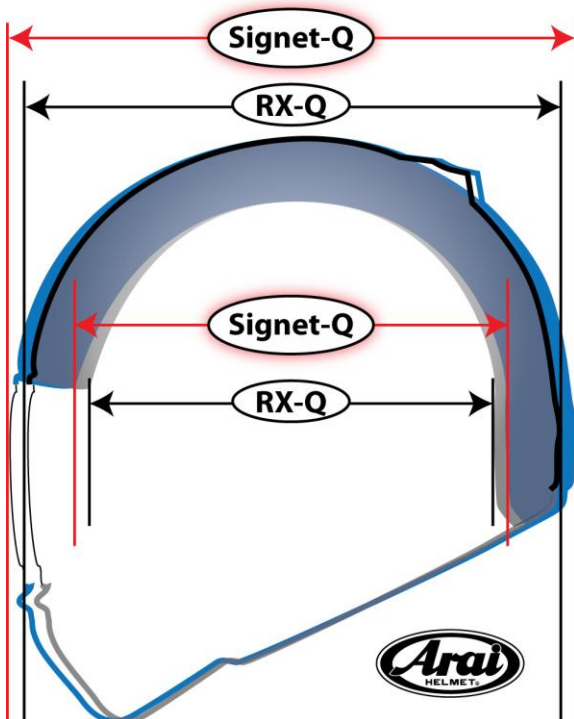

## The cure for the common “Hot-Spot”!

How do you improve on the “Ultimate Street Helmet”, the RX-Q, arguably the most innovative street helmet ever produced? *Simple; you make it fit more people!*

While outwardly nearly identical to the RX-Q, on which it is based, the **Signet-Q** interior is a world apart. In simple terms the Signet-Q is an elongated version of the RX-Q, **adding 5mm front to back**, providing the room necessary for a **truly Long-Oval (L/O)** interior.

This L/O shape can trace its roots directly to the legendary Signet series, the namesake of this new model. The “Q” designation signifies the innovations and benefits proven so successful on the RX-Q.

New Color: Sapphire Silver

The elongated shell and interior liner, front to back, give the new Signet-Q the ability to **end forehead pressure and hot spots** for riders whose heads are significantly longer front to back and narrower side to side.

For head shapes that are longer, but still have a bit of width, the Signet-Q interior head liner has **5mm peel-away pads** on both sides to allow the rider to micro-fit themselves without the need to change size or purchase optional comfort liners.