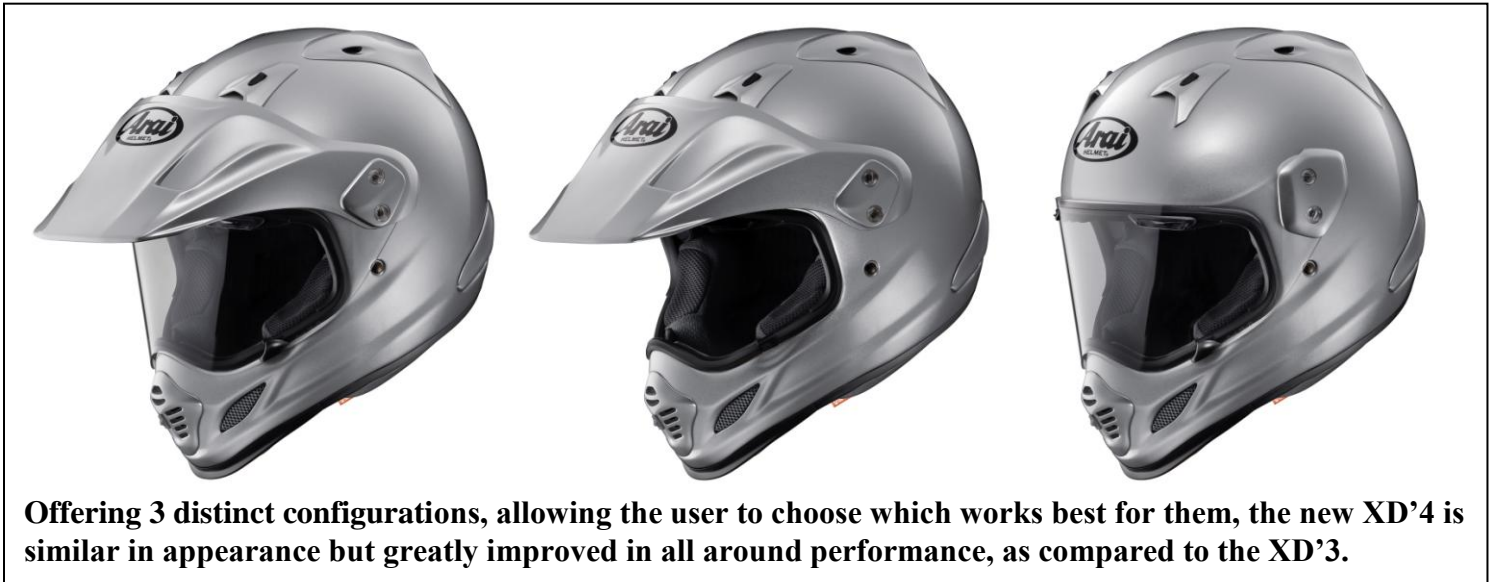

The combination of the new comfort headliner, with micro fitting 5mm peel away temple pads, and Patent-Pending FCS<sup>®</sup> cheek pad design, also with a 5mm peel away micro fit feature, add a new dimension to the concept of helmet fit and individual customer satisfaction.